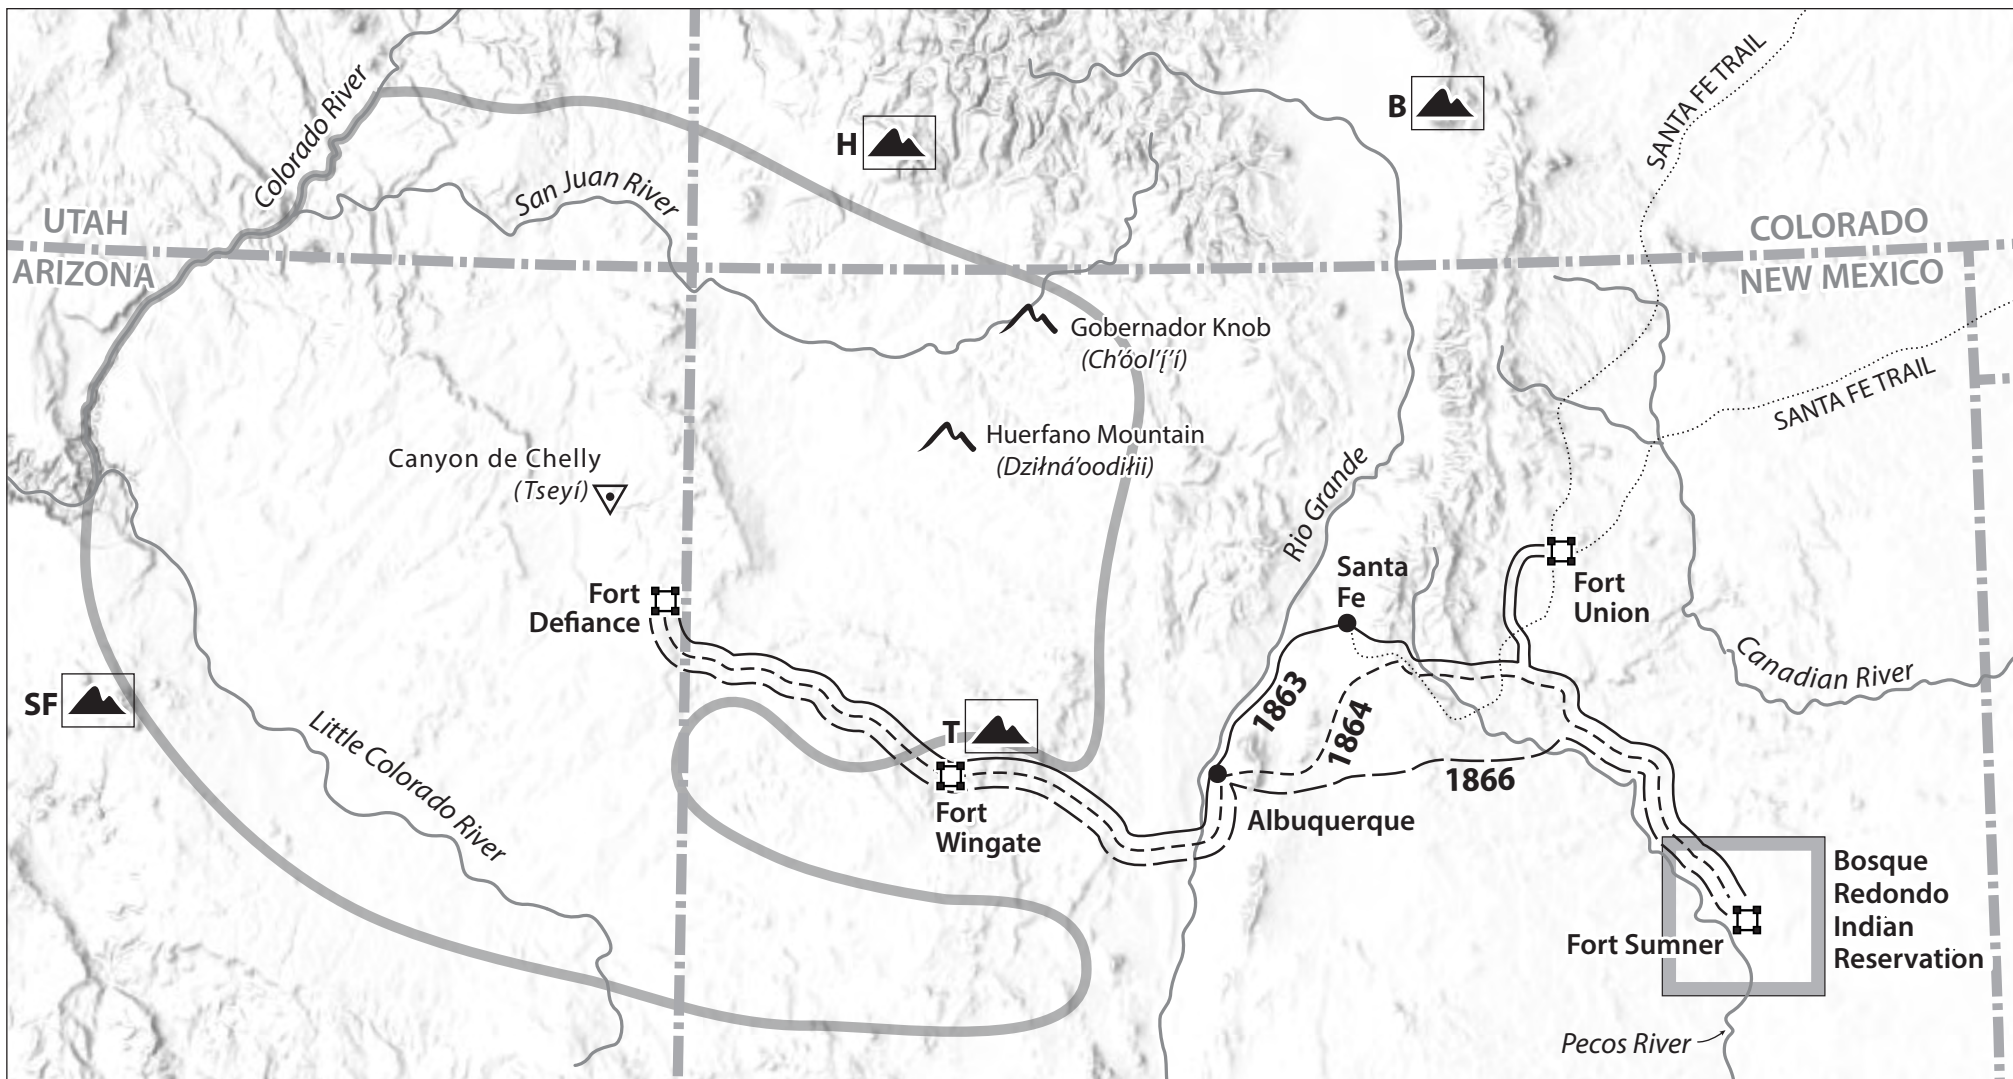

Navajo (*Diné*) Long Walk (1863-1866) - Version 1

Navajo (*Diné*) Long Walk (1863-1866) - Version 2

 Traditional Navajo (*Diné*) Homeland

Long Walk Routes

-  1863
-  1864
-  1866

Four Sacred Mountains

-  H Mt. Hesperus (*Dibé Nitsaa*)
-  B Blanca Peak (*Sisnaajini*)
-  T Mt. Taylor (*Tsoodzil*)
-  SF San Francisco Peaks (*Dook'o'ostíid*)

 Other Sacred Mountains

-  Fort
-  River
-  Canyon