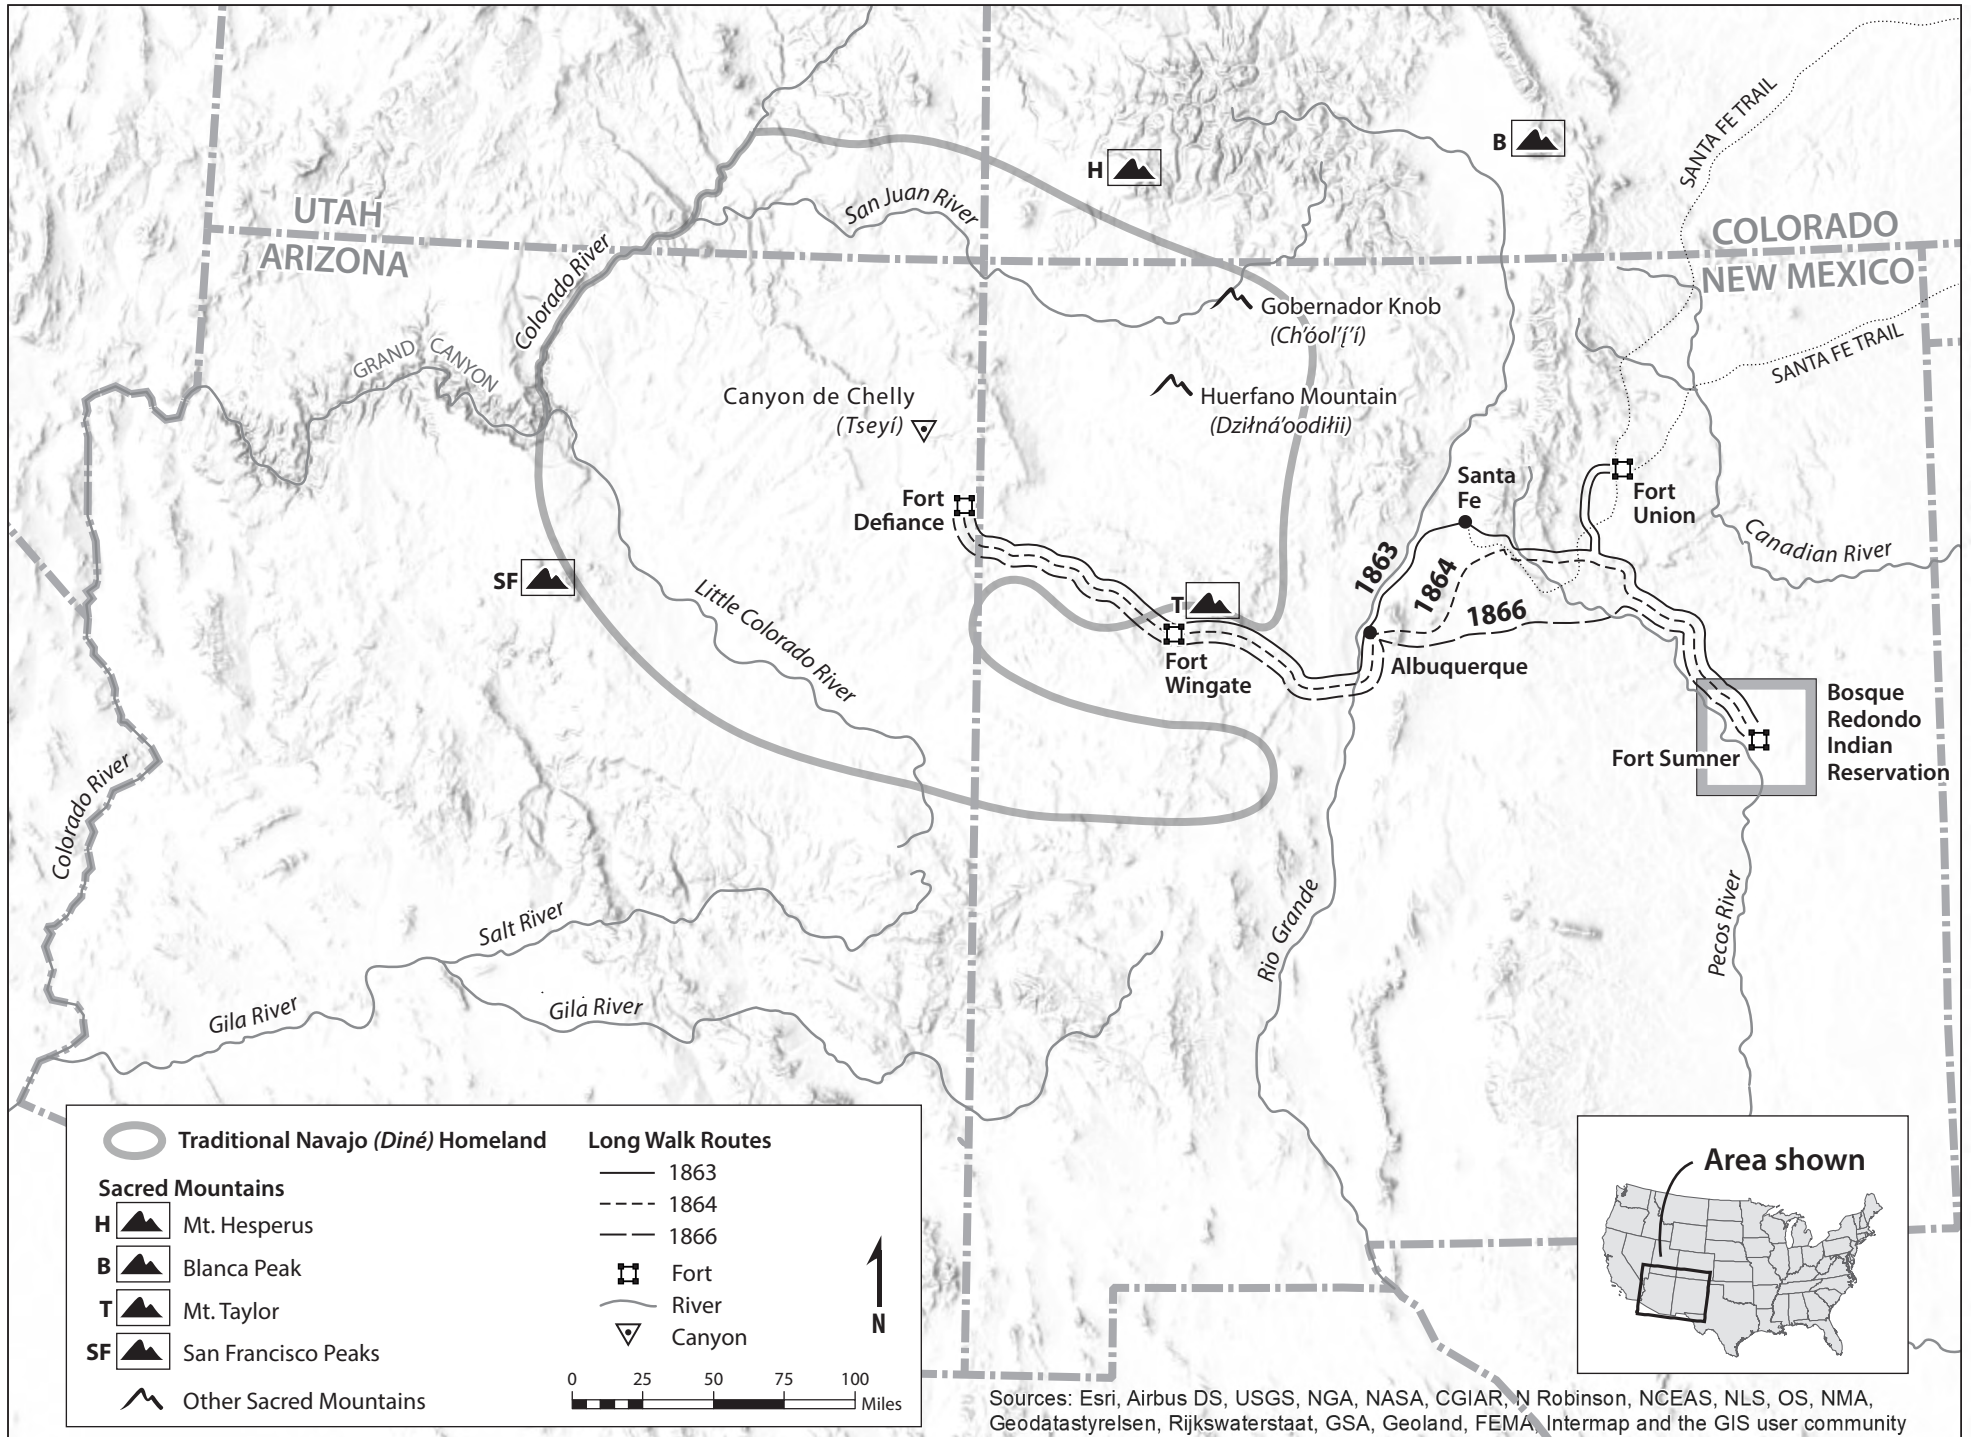

Navajo (*Diné*) Long Walk (1863-1866) - Version 1

Navajo (*Diné*) Long Walk (1863-1866) - Version 2

 Traditional Navajo (*Diné*) Homeland

Long Walk Routes

-  1863
-  1864
-  1866

Four Sacred Mountains

-  H Mt. Hesperus (*Dibé Nitsaa*)
-  B Blanca Peak (*Sisnaajini*)
-  T Mt. Taylor (*Tsoodzil*)
-  SF San Francisco Peaks (*Dook'o'ostíid*)

 Other Sacred Mountains

-  Fort
-  River
-  Canyon